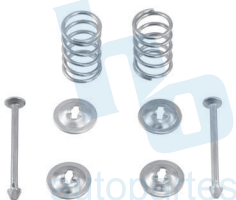

**HO141D**

S/N. CHEVROLET  
CAVALIER 46 mm

**HO141E**

S/N. CHEVROLET  
CHEVY MONZA (03)  
37.00 mm

**HO128**

Ø TAMBOR 10" 250.50 mm

FORD AEROSTAR (86-89), FAIRMONT (78-83), MAVERICK (70-77),  
MUSTANG (84-88), CHRYSLER CORDOBA (75-82), LEBARON (77-  
95), VALIANT (76-80), DODGE CORONET (68-70), DART (73-82),  
PLYMOUTH DUSTER (73-82), VOLARE (76-80)