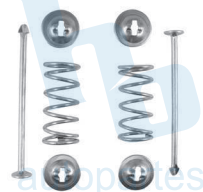

No. 5 CHEVROLET
C30 (75-81), C35
(90-96), MICROBUS
73.00 mm

HO076H