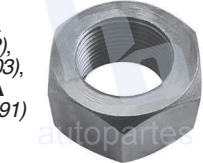

HO282A

Ø. int.
22.00mm

TUERCA PLANA
DODGE DART (82),
FORD FOCUS (02-03),
NISSAN SENTRA
(90-94), TSURU (87-91)
TSURU (92-17)