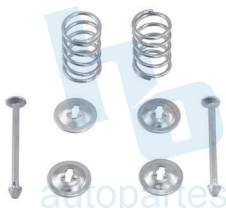

HO072

No. 1 CHRYSLER,
FORD TOPAZ (84-
94), NISSAN
49.00 mm

HO073