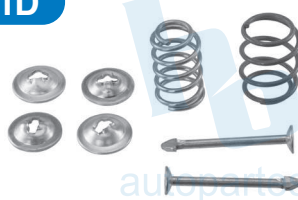

**HO141D**

S/N. CHEVROLET  
CAVALIER 46 mm

**HO141E**

S/N. CHEVROLET  
CHEVY MONZA (03)  
37.00 mm

**HO128**

Ø TAMBOR 10" 250.50 mm

FORD AEROSTAR (86-89), FAIRMONT (78-83), MAVERICK (70-77),  
MUSTANG (84-88), CHRYSLER CORDOBA (75-82), LEBARON (77-  
95), VALIANT (76-80), DODGE CORONET (68-70), DART (73-82),  
PLYMOUTH DUSTER (73-82), VOLARE (76-80)