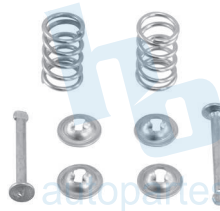

HO072

No. 1 CHRYSLER,
FORD TOPAZ (84-
94), NISSAN
49.00 mm

HO073

No. 2 FORD
FAIRMONT (78-83),
MERCURY COUGAR
(89-92), VALIANT
54.00 mm

HO074

No. 3 CHEVROLET
C15 (82-88),
DODGE, FORD
60.00 mm

HO075

No. 4 CHEVROLET
C15 (82-87), PICK UP,
C1500 SUBURBAN
(92-99) 68.00 mm

HO076

No. 5 CHEVROLET
C30 (75-81), C35
(90-96), MICROBUS
73.00 mm

HO076H

S/N HINO
UNIVERSAL

HO140

No. 0 VW
SEDÁN (68-72),
SEDÁN (77-94),
DELANTERA
34.00 mm

HO141

No. 00 VW
SEDAN (68-72),
SEDAN (77-94)
TRASERA
39.00 mm

HO141A

No. 6 DATSUN
SEDAN (72-83)
46.00 mm

HO141B

S/N. VW
CARIBE 37 mm

HO141C

No. 7 NISSAN
TSURU 43 mm

HO141D

S/N. CHEVROLET
CAVALIER 46 mm

HO141E

S/N. CHEVROLET
CHEVY MONZA (03)
37.00 mm

HO128

Ø TAMBOR 10" 250.50 mm

FORD AEROSTAR (86-89), FAIRMONT (78-83), MAVERICK (70-77),
MUSTANG (84-88), CHRYSLER CORDOBA (75-82), LEBARON (77-
95), VALIANT (76-80), DODGE CORONET (68-70), DART (73-82),
PLYMOUTH DUSTER (73-82), VOLARE (76-80)