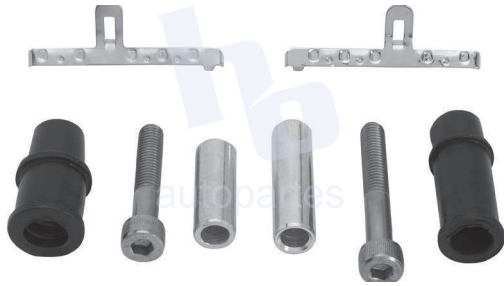

HOKC100

KIT DE CALIPER RUEDA DELANTERA
SEAT TOLEDO (02-04), 7183 D569, **VW**
ATLANTIC (84-87) 7183 D569, 7183 D280, 7209
D280, **CARIBE (84-87)**, **CORSAR (84-88)**.

ESCANEA PARA MÁS APLICACIONES: