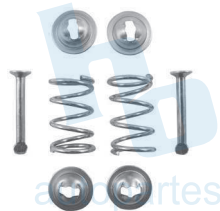

**HO075**

No. 4 CHEVROLET  
C15 (82-87), PICK UP,  
C1500 SUBURBAN  
(92-99) 68.00 mm

**HO076**

No. 5 CHEVROLET  
C30 (75-81), C35  
(90-96), MICROBUS  
73.00 mm

**HO076H**

S/N HINO  
UNIVERSAL

**HO140**

No. 0 VW  
SEDÁN (68-72),  
SEDÁN (77-94),  
DELANTERA  
34.00 mm