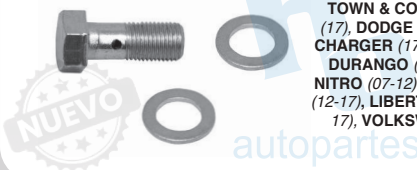

**HO9488** **NUEVO**

TORNILLOS MANGUERA PARA CHRYSLER TOWN & COUNTRY (08-16), PACIFICA (17), DODGE GRAND CARAVAN (17-20), CHARGER (17), DODGE DAKOTA (03-04), DURANGO (11-17), JOURNEY (09-18), NITRO (07-12), JEEP GRAND CHEROKEE (12-17), LIBERTY (08-12), WRANGLER (07-17), VOLKSWAGEN ROUTAN (09-14).